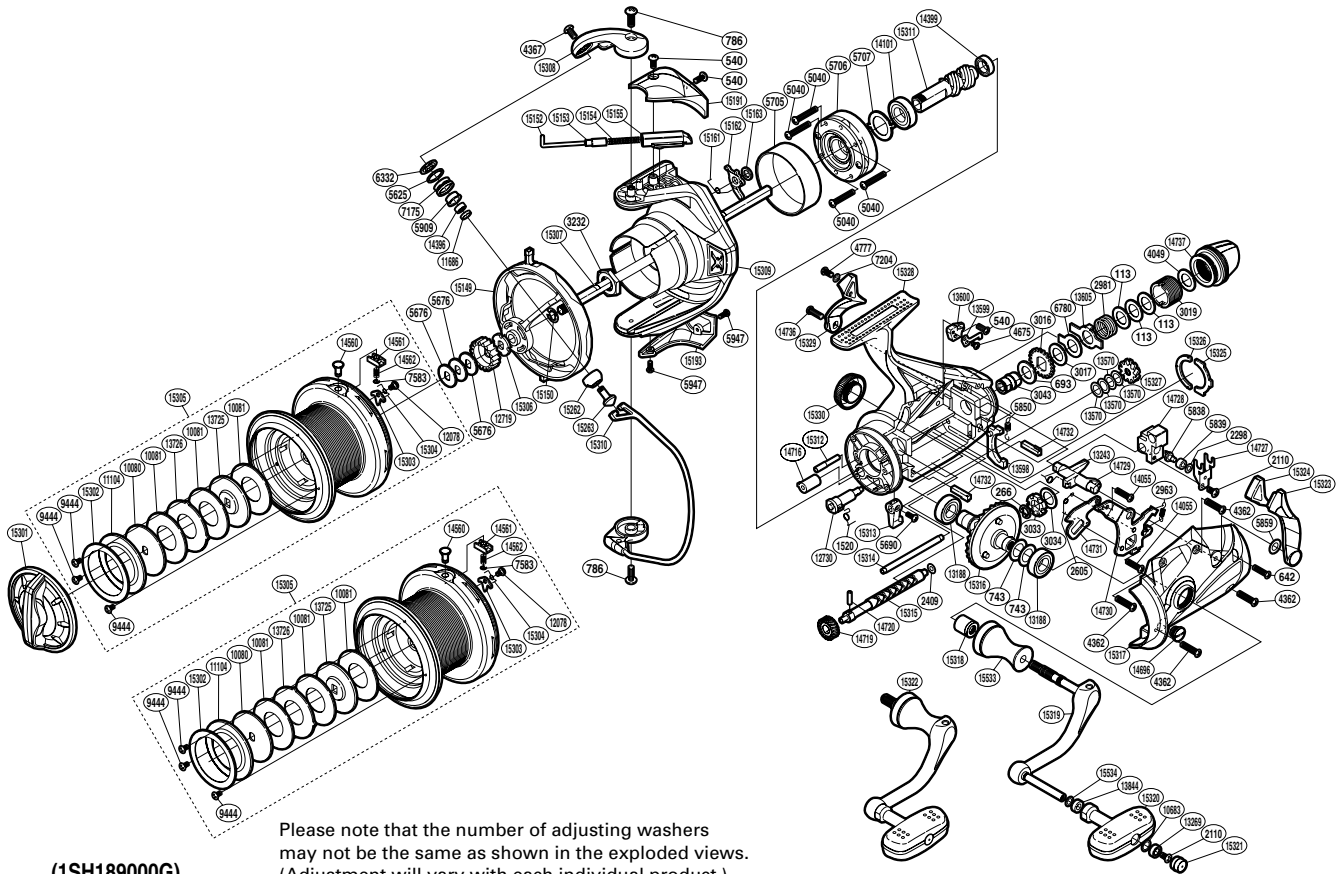

## BIG BAITRUNNER CI4+ SA-RB BBTRCI4+XTR-ALC

Please note that the number of adjusting washers may not be the same as shown in the exploded views. (Adjustment will vary with each individual product.)

(1SH18900G)